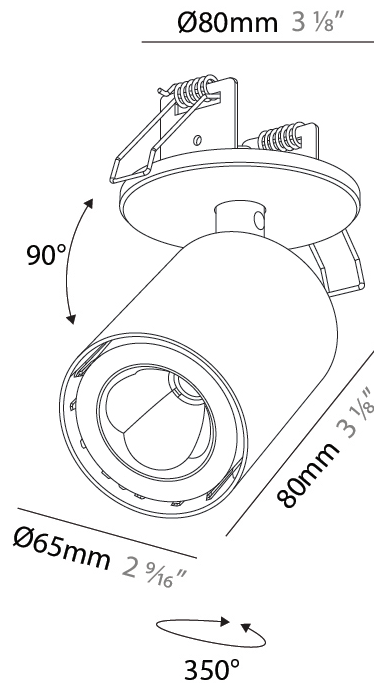

A3D360-

base number	Finishes (Diamond)	Finishes (Triangle)
_____	_____	_____

1. To build a product code in our configurator select the specify button on the base model # product page
2. To build a manual product code on this datasheet choose from the options listed below in blue font and add the suffix to the base model #

GENERAL

Series: Oiko Pro In
Brand: Prolicht
Division: Architectural
Mounting Type: Surface
Mounting Location: Ceiling
Subcategory: Spots

PHYSICAL

Shape: Cylinder
Diameter (mm): 65
Diameter (in): 2 9/16
Height (mm): 120
Depth (mm): 50
Height (in): 4 3/4
Depth (in): 1 15/16
Light Distribution: Adjustable / Direct
Fixture Finish: SSR / BKV / CWI / CRY / HAB / UFT / ITA / RUA / FTG / MYG / LOD / PUS / FRO / FUP / KIA / POP / BLS / SPG / MEY / GOH / GUM / CHC / COM / ABZ / JAG / OBR / MOS / ROR
Fixture Material: Aluminum
Cut-out Measurements: 68mm / 2 11/16"

ELECTRICAL

Lamp Type: LED
Input Wattage (W): 14.4
Total Output Wattage (W): 13.1
Driver Included: No
Driver Location: Remote
Driver Type: Constant Current - Universal
Driver Class: Class 2
Input Voltage (V): 120 - 277
Constant Current (MA): 700

LED

Number of LEDs: 1
Color Temperature (°K): 2700 / 3000 / 3500 / 4000
Max. Delivered Lumen (lm): 1175 - 1381
Nominal Lumen (lm): 1242 - 1460
CRI: >90 CRI
Lamp Life (hrs): 50000

OPTICAL

Beam Angle: 62
Adjustability: Rotational 350°; Tilt 90°

RATINGS AND CERTIFICATIONS

Certified By: CSA Certified to UL and CSA Standards
IP rating: IP20