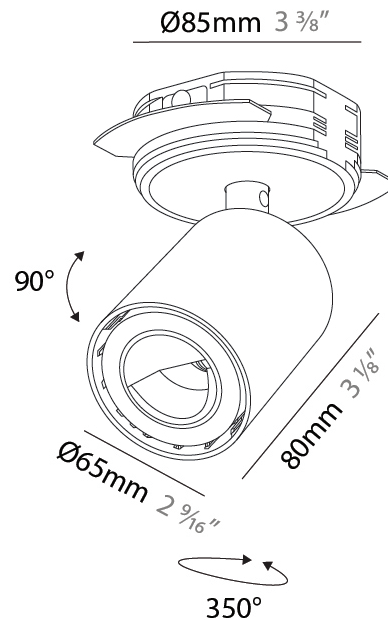

1. To build a product code in our configurator select the specify button on the base model # product page
2. To build a manual product code on this datasheet choose from the options listed below in blue font and add the suffix to the base model #

GENERAL

Series: Oiko Pro In
Subseries: Oiko Pro In
Brand: Prolicht
Division: Architectural
Mounting Type: Trimless
Mounting Location: Ceiling
Subcategory: Wallwash

PHYSICAL

Shape: Cylinder
Diameter (mm): 65
Diameter (in): 2 ⁹/₁₆
Height (mm): 120
Depth (mm): 50
Height (in): 4 ³/₄
Depth (in): 1 ¹⁵/₁₆

Light Distribution: Adjustable / Direct

Fixture Finish: SSR / BKV / CWI / CRY / HAB / UFT / ITA / RUA / FTG / MYG / LOD / PUS / FRO / FUP / KIA / POP / BLS / SPG / MEY / GOH / GUM / CHC / COM / ABZ / JAG / OBR / MOS / ROR

Fixture Material: Aluminum

Cut-out Measurements: 68mm / 2 11/16"

ELECTRICAL

Lamp Type: LED
Input Wattage (W): 14.4
Total Output Wattage (W): 13.1
Driver Included: No
Driver Location: Remote
Driver Type: Constant Current - Universal
Driver Class: Class 2
Input Voltage (V): 120
Constant Current (MA): 700

LED

Number of LEDs: 1
Color Temperature (°K): 2700-6500 Tunable White
Max. Delivered Lumen (lm): 988 - 1162
Nominal Lumen (lm): 1242 - 1460
CRI: >90 CRI
Lamp Life (hrs): 50000

OPTICAL

Adjustability: Rotational 350°; Tilt 90°

RATINGS AND CERTIFICATIONS

Certified By: CSA Certified to UL and CSA Standards
IP rating: IP20

PROJECT
TYPE
SPECIFIER
QUANTITY
DATE