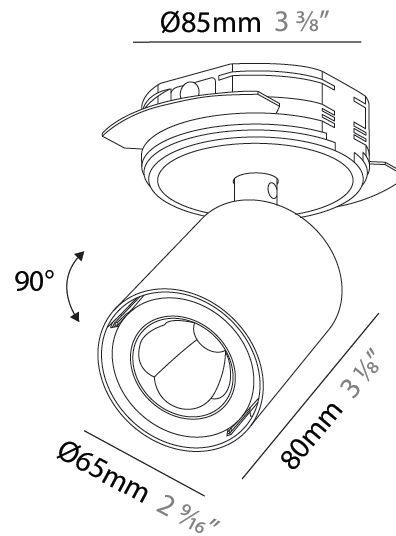

1. To build a product code in our configurator select the specify button on the base model # product page
2. To build a manual product code on this datasheet choose from the options listed below in blue font and add the suffix to the base model #

GENERAL

Series: Oiko Pro In
Brand: Prolicht
Division: Architectural
Mounting Type: Trimless
Mounting Location: Ceiling
Subcategory: Spots

PHYSICAL

Shape: Cylinder
Diameter (mm): 65
Diameter (in): 2 9/16
Height (mm): 120
Depth (mm): 50
Height (in): 4 3/4
Depth (in): 1 15/16
Light Distribution: Adjustable / Direct
Fixture Finish: SSR / BKV / CWI / CRY / HAB / UFT / ITA / RUA / FTG / MYG / LOD / PUS / FRO / FUP / KIA / POP / BLS / SPG / MEY / GOH / GUM / CHC / COM / ABZ / JAG / OBR / MOS / ROR
Fixture Material: Aluminum
Cut-out Measurements: 86mm / 3 3/8"

ELECTRICAL

Lamp Type: LED
Input Wattage (W): 19.1
Total Output Wattage (W): 17.3
Driver Included: No
Driver Location: Remote
Driver Type: Constant Current - Universal
Driver Class: Class 2
Input Voltage (V): 120 - 277
Constant Current (MA): 500

LED

Number of LEDs: 1
Color Temperature (°K): 2700 / 3000 / 3500 / 4000
Max. Delivered Lumen (lm): 1820 / 1829 / 1914 / 1932
Nominal Lumen (lm): 2040 / 2050 / 2146 / 2166
CRI: >90 CRI
Lamp Life (hrs): 50000

OPTICAL

Beam Angle: 62
Adjustability: Rotational 350°; Tilt 90°

RATINGS AND CERTIFICATIONS

Certified By: CSA Certified to UL and CSA Standards
IP rating: IP20