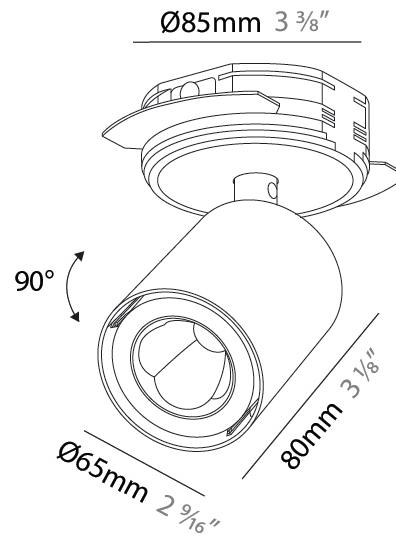

1. To build a product code in our configurator select the specify button on the base model # product page
2. To build a manual product code on this datasheet choose from the options listed below in blue font and add the suffix to the base model #

GENERAL

Series: Oiko Pro In
Brand: Prolicht
Division: Architectural
Mounting Type: Trimless
Mounting Location: Ceiling
Subcategory: Spots

PHYSICAL

Shape: Cylinder
Diameter (mm): 65
Diameter (in): 2 ⁹/₁₆
Height (mm): 120
Depth (mm): 50
Height (in): 4 ³/₄
Depth (in): 1 ¹⁵/₁₆
Light Distribution: Adjustable / Direct
Fixture Finish: SSR / BKV / CWI / CRY / HAB / UFT / ITA / RUA / FTG / MYG / LOD / PUS / FRO / FUP / KIA / POP / BLS / SPG / MEY / GOH / GUM / CHC / COM / ABZ / JAG / OBR / MOS / ROR
Fixture Material: Aluminum
Cut-out Measurements: 86mm / 3 3/8"

ELECTRICAL

Lamp Type: LED
Input Wattage (W): 19.1
Total Output Wattage (W): 17.3
Driver Included: No
Driver Location: Remote
Driver Type: Constant Current - Universal
Driver Class: Class 2
Input Voltage (V): 120 - 277
Constant Current (MA): 500

LED

Number of LEDs: 1
Color Temperature (°K): 2700 / 3000 / 3500 / 4000
Max. Delivered Lumen (lm): 1656 / 1665 / 1743 / 1759
Nominal Lumen (lm): 2040 / 2050 / 2146 / 2166
CRI: >90 CRI
Lamp Life (hrs): 50000

OPTICAL

Beam Angle: 50
Adjustability: Rotational 350°; Tilt 90°

RATINGS AND CERTIFICATIONS

Certified By: CSA Certified to UL and CSA Standards
IP rating: IP20

PROJECT
TYPE
SPECIFIER
QUANTITY
DATE