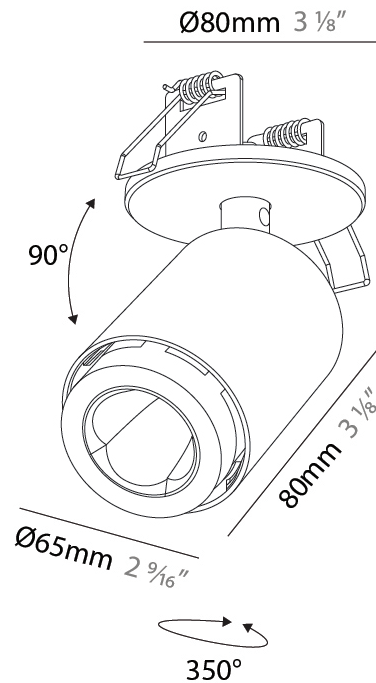

A3D358- _____
base number   Finishes (Diamond)   Finishes (Triangle)

1. To build a product code in our configurator select the specify button on the base model # product page
2. To build a manual product code on this datasheet choose from the options listed below in blue font and add the suffix to the base model #

GENERAL

Series: Oiko Pro In
Brand: Prolicht
Division: Architectural
Mounting Type: Surface
Mounting Location: Ceiling
Subcategory: Spots

PHYSICAL

Shape: Cylinder
Diameter (mm): 65
Diameter (in): 2 9/16
Height (mm): 120
Depth (mm): 50
Height (in): 4 3/4
Depth (in): 1 15/16
Light Distribution: Adjustable / Direct
Fixture Finish: SSR / BKV / CWI / CRY / HAB / UFT / ITA / RUA / FTG / MYG / LOD / PUS / FRO / FUP / KIA / POP / BLS / SPG / MEY / GOH / GUM / CHC / COM / ABZ / JAG / OBR / MOS / ROR
Fixture Material: Aluminum
Cut-out Measurements: 68mm / 2 11/16"

ELECTRICAL

Lamp Type: LED
Input Wattage (W): 14.4
Total Output Wattage (W): 13.1
Driver Included: No
Driver Location: Remote
Driver Type: Constant Current - Universal
Driver Class: Class 2
Input Voltage (V): 120 - 277
Constant Current (MA): 700

LED

Number of LEDs: 1
Color Temperature (°K): 2700-6500 Tunable White
Max. Delivered Lumen (lm): 919 - 1081
Nominal Lumen (lm): 1242 - 1460
CRI: >90 CRI
Lamp Life (hrs): 50000

OPTICAL

Beam Angle: 34
Adjustability: Rotational 350°; Tilt 90°

RATINGS AND CERTIFICATIONS

Certified By: CSA Certified to UL and CSA Standards
IP rating: IP20