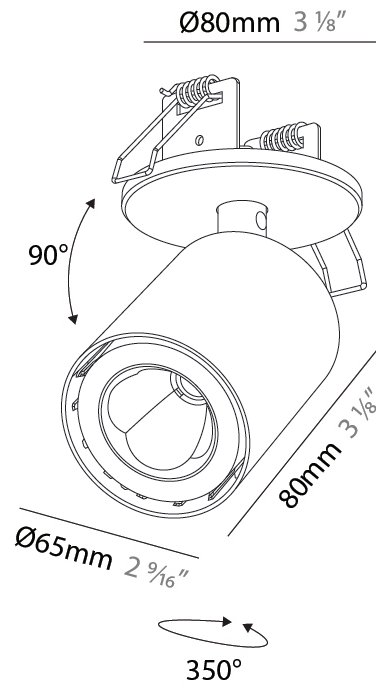

OIKO PRO IN SURFACE

A3D359- -

base number   Finishes (Diamond)   Finishes (Triangle)

1. To build a product code in our configurator select the specify button on the base model # product page
2. To build a manual product code on this datasheet choose from the options listed below in blue font and add the suffix to the base model #

GENERAL

Series: Oiko Pro In
Brand: Prolicht
Division: Architectural
Mounting Type: Surface
Mounting Location: Ceiling
Subcategory: Spots

PHYSICAL

Shape: Cylinder
Diameter (mm): 65
Diameter (in): 2 9/16
Height (mm): 120
Depth (mm): 50
Height (in): 4 3/4
Depth (in): 1 15/16
Light Distribution: Adjustable / Direct
Fixture Finish: SSR / BKV / CWI / CRY / HAB / UFT / ITA / RUA / FTG / MYG / LOD / PUS / FRO / FUP / KIA / POP / BLS / SPG / MEY / GOH / GUM / CHC / COM / ABZ / JAG / OBR / MOS / ROR
Fixture Material: Aluminum
Cut-out Measurements: 68mm / 2 11/16"

ELECTRICAL

Lamp Type: LED
Input Wattage (W): 14.4
Total Output Wattage (W): 13.1
Driver Included: No
Driver Location: Remote
Driver Type: Constant Current - Universal
Driver Class: Class 2
Input Voltage (V): 120 - 277
Constant Current (MA): 700

LED

Number of LEDs: 1
Color Temperature (°K): 2700 / 3000 / 3500 / 4000
Max. Delivered Lumen (lm): 1008 - 1186
Nominal Lumen (lm): 1242 - 1460
CRI: >90 CRI
Lamp Life (hrs): 50000

OPTICAL

Beam Angle: 50
Adjustability: Rotational 350°; Tilt 90°

RATINGS AND CERTIFICATIONS

Certified By: CSA Certified to UL and CSA Standards
IP rating: IP20