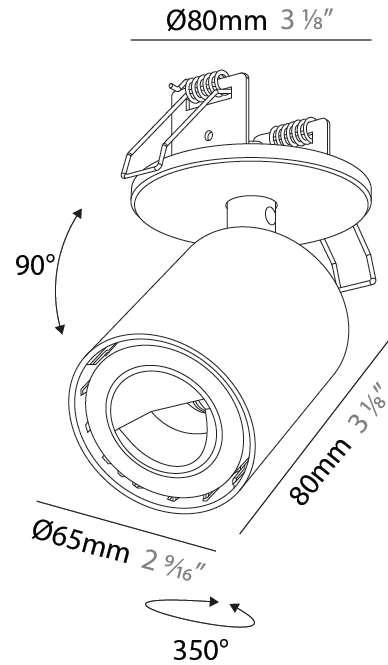

OIKO PRO IN SURFACE

A3D357- -

base number   Finishes (Diamond)   Finishes (Triangle)

1. To build a product code in our configurator select the specify button on the base model # product page
2. To build a manual product code on this datasheet choose from the options listed below in blue font and add the suffix to the base model #

GENERAL

Series: Oiko Pro In
Brand: Prolicht
Division: Architectural
Mounting Type: Surface
Mounting Location: Ceiling
Subcategory: Wallwash

PHYSICAL

Shape: Cylinder
Diameter (mm): 65
Diameter (in): 2 ⁹/₁₆
Height (mm): 120
Depth (mm): 50
Height (in): 4 ³/₄
Depth (in): 1 ¹⁵/₁₆
Light Distribution: Adjustable / Direct
Fixture Finish: SSR / BKV / CWI / CRY / HAB / UFT / ITA / RUA / FTG / MYG / LOD / PUS / FRO / FUP / KIA / POP / BLS / SPG / MEY / GOH / GUM / CHC / COM / ABZ / JAG / OBR / MOS / ROR
Fixture Material: Aluminum
Cut-out Measurements: 68mm / 2 11/16"

ELECTRICAL

Lamp Type: LED
Input Wattage (W): 14.4
Total Output Wattage (W): 13
Driver Included: No
Driver Location: Remote
Driver Type: Constant Current - Universal
Driver Class: Class 2
Input Voltage (V): 120 - 277
Constant Current (MA): 700

LED

Number of LEDs: 1
Color Temperature (°K): 2700-6500 Tunable White
Max. Delivered Lumen (lm): 988 - 1162
Nominal Lumen (lm): 1242 - 1460
CRI: >90 CRI
Lamp Life (hrs): 50000

OPTICAL

Adjustability: Rotational 350°; Tilt 90°

RATINGS AND CERTIFICATIONS

Certified By: CSA Certified to UL and CSA Standards
IP rating: IP20