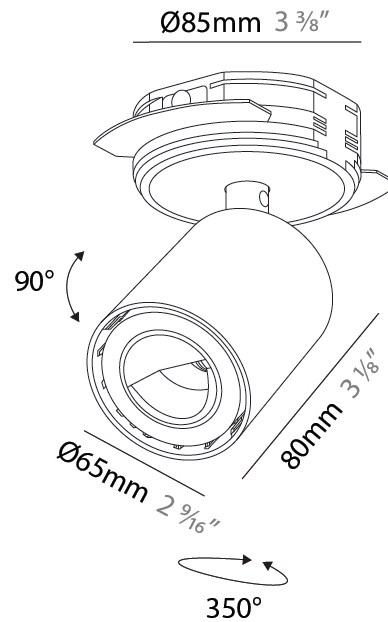

1. To build a product code in our configurator select the specify button on the base model # product page
2. To build a manual product code on this datasheet choose from the options listed below in blue font and add the suffix to the base model #

GENERAL

Series: Oiko Pro In
Brand: Prolicht
Division: Architectural
Mounting Type: Trimless
Mounting Location: Ceiling
Subcategory: Wallwash

PHYSICAL

Shape: Cylinder
Diameter (mm): 65
Diameter (in): 2 ⁹/₁₆
Height (mm): 120
Depth (mm): 50
Height (in): 4 ³/₄
Depth (in): 1 ¹⁵/₁₆
Ceiling Thickness (mm): 10 - 25
Ceiling Thickness (in): 1/16" - 1 3/16"
Light Distribution: Adjustable / Direct
Fixture Finish: SSR / BKV / CWI / CRY / HAB / UFT / ITA / RUA / FTG / MYG / LOD / PUS / FRO / FUP / KIA / POP / BLS / SPG / MEY / GOH / GUM / CHC / COM / ABZ / JAG / OBR / MOS / ROR
Fixture Material: Aluminum
Cut-out Measurements: 86mm / 3 3/8"

ELECTRICAL

Lamp Type: LED
Input Wattage (W): 19.1
Total Output Wattage (W): 17.3
Driver Included: No
Driver Location: Remote
Driver Type: Constant Current - Universal
Driver Class: Class 2
Input Voltage (V): 120 - 277
Constant Current (MA): 500

LED

Number of LEDs: 1
Color Temperature (°K): 2700 / 3000 / 3500 / 4000
Max. Delivered Lumen (lm): 1624 / 1632 / 1708 / 1724
Nominal Lumen (lm): 2040 / 2050 / 2146 / 2166
CRI: >90 CRI
Lamp Life (hrs): 50000

OPTICAL

Adjustability: Rotational 350°; Tilt 90°

RATINGS AND CERTIFICATIONS

Certified By: CSA Certified to UL and CSA Standards
IP rating: IP20